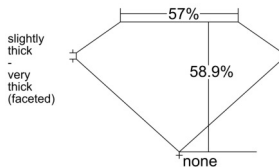

GIA®

FACSIMILE

GIA REPORT 6542843326

Verify this report at GIA.edu

GIA NATURAL DIAMOND DOSSIER®

March 23, 2026
GIA Report Number 6542843326
Shape and Cutting Style ..... Pear Brilliant
Measurements ..... 6.61 x 4.20 x 2.47 mm

GRADING RESULTS

Carat Weight ..... 0.40 carat
Color Grade I
Clarity Grade VS1

ADDITIONAL GRADING INFORMATION

Polish ..... Excellent
Symmetry ..... Excellent
Fluorescence ..... Faint
Clarity Characteristics ..... Crystal, Pinpoint
Inspection(s): GIA 6542843326

PROPORTIONS

Profile not to actual proportions

GRADING SCALES

GIA COLOR SCALE		GIA CLARITY SCALE			
COLORLESS	D	VERY VERY SLIGHTLY INCLUDED	FLAWLESS		
	E		INTERNALLY FLAWLESS		
	F	VERY SLIGHTLY INCLUDED	VS₁		
	G		VS₂		
	H		VS₁		
	NEAR COLORLESS	I	SLIGHTLY INCLUDED	VS₂	
		J		SI₁	
		FAINT	K	INCLUDED	SI₂
			L		I₁
			M		I₂
VERY LIGHT	N	LIGHT	I₃		
	O				
	P				
	Q				
	R