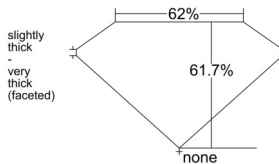

GIA®

FACSIMILE

GIA REPORT 6542845273

Verify this report at GIA.edu

GIA NATURAL DIAMOND DOSSIER®

March 19, 2026
GIA Report Number 6542845273
Shape and Cutting Style ..... Pear Brilliant
Measurements ..... 7.70 x 4.99 x 3.08 mm

GRADING RESULTS

Carat Weight ..... 0.70 carat
Color Grade ..... D
Clarity Grade VS2

ADDITIONAL GRADING INFORMATION

Polish ..... Excellent
Symmetry ..... Excellent
Fluorescence ..... Faint
Clarity Characteristics ..... Cloud
Inscription(s): GIA 6542845273

PROPORTIONS

Profile not to actual proportions

GRADING SCALES

GIA COLOR SCALE		GIA CLARITY SCALE			
COLORLESS	D	VERY VERY SLIGHTLY INCLUDED	FLAWLESS		
	E		INTERNALLY FLAWLESS		
	F	VERY SLIGHTLY INCLUDED	VVS₁		
	G		VVS₂		
	H		VS₁		
	NEAR COLORLESS	I	SLIGHTLY INCLUDED	VS₂	
		J		SI₁	
		FAINT	K	INCLUDED	SI₂
			L		I₁
			M		I₂
VERY LIGHT	N		LIGHT	I₃	
	O				
	P				
	Q				
LIGHT	R				
	S				
	T				
	U				
	V				
	W				
	X				
	Y				
	Z