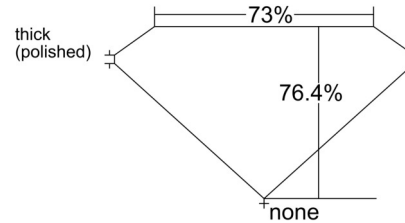

GIA NATURAL DIAMOND GRADING REPORT

March 25, 2026
 GIA Report Number 6542855175
 Shape and Cutting Style Square Modified Brilliant
 Measurements 8.00 x 7.68 x 5.87 mm

GRADING RESULTS

Carat Weight 3.01 carat
 Color Grade F
 Clarity Grade VS2

ADDITIONAL GRADING INFORMATION

Polish Excellent
 Symmetry Very Good
 Fluorescence None

Inscription(s): GIA 6542855175

Comments: Clouds are not shown. Pinpoints are not shown.

PROPORTIONS

Profile not to actual proportions

CLARITY CHARACTERISTICS

KEY TO SYMBOLS*

- Crystal
- ∖ Needle

GRADING SCALES

GIA COLOR SCALE		GIA CLARITY SCALE	
COLOURLESS	D	VERY VERY SLIGHTLY INCLUDED	FLAWLESS
	E		INTERNALLY FLAWLESS
	F		VVS ₁
NEAR COLOURLESS	G	VERY SLIGHTLY INCLUDED	VVS ₂
	H		VS ₁
	I		VS ₂
FANT	J	SLIGHTLY INCLUDED	SI ₁
	K		SI ₂
	L		I ₁
VERY LIGHT	M	INCLUDED	I ₂
	N		I ₃
	O		
LIGHT	P		
	Q		
	R		
	S		
	T		
	U		
	V		
	W		
	X		
	Y		
Z			

* Red symbols denote internal characteristics (inclusions). Green or black symbols denote external characteristics (blemishes). Diagram is an approximate representation of the diamond, and symbols shown indicate type, position, and approximate size of clarity characteristics. All clarity characteristics may not be shown. Details of finish are not shown.