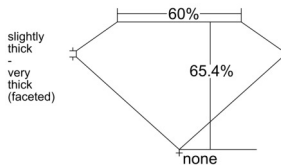

GIA®

FACSIMILE

GIA REPORT 6542865223

Verify this report at GIA.edu

GIA NATURAL DIAMOND DOSSIER®

March 23, 2026
GIA Report Number 6542865223
Shape and Cutting Style ..... Oval Brilliant
Measurements ..... 7.33 x 5.36 x 3.50 mm

GRADING RESULTS

Carat Weight ..... 0.90 carat
Color Grade ..... G
Clarity Grade VS1

ADDITIONAL GRADING INFORMATION

Polish ..... Excellent
Symmetry ..... Very Good
Fluorescence ..... None
Clarity Characteristics..... Crystal, Feather, Cloud, Pinpoint
Inscription(s): GIA 6542865223

PROPORTIONS

Profile not to actual proportions

GRADING SCALES

GIA COLOR SCALE		GIA CLARITY SCALE			
COLORLESS	D	VERY VERY SLIGHTLY INCLUDED	FLAWLESS		
	E		INTERNALLY FLAWLESS		
	F		VVS₁		
	NEAR COLORLESS	G	VVS₂		
		H	VERY SLIGHTLY INCLUDED	VS₁	
		I		VS₂	
		FAINT	J	SLIGHTLY INCLUDED	SI₁
			K		SI₂
	L		INCLUDED		I₁
	M			I₂	
VERT LIGHT	N		INCLUDED	I₃	
	O				
	P				
	Q				
	R				
LIGHT	S				
	T				
	U				
	V				
	W				
X					
Y					
Z