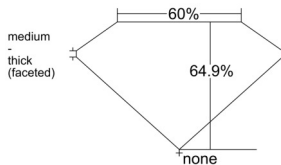

GIA®

FACSIMILE

GIA REPORT 6542868514

Verify this report at GIA.edu

GIA NATURAL DIAMOND DOSSIER®

March 23, 2026
GIA Report Number 6542868514
Shape and Cutting Style ..... Oval Brilliant
Measurements ..... 8.01 x 4.60 x 2.98 mm

GRADING RESULTS

Carat Weight ..... 0.71 carat
Color Grade ..... D
Clarity Grade VS1

ADDITIONAL GRADING INFORMATION

Polish ..... Excellent
Symmetry ..... Excellent
Fluorescence ..... None
Clarity Characteristics..... Crystal, Pinpoint
Inscription(s): GIA 6542868514, MOVÁL®

PROPORTIONS

Profile not to actual proportions

GRADING SCALES

GIA COLOR SCALE		GIA CLARITY SCALE			
COLORLESS	D	VERY VERY SLIGHTLY INCLUDED	FLAWLESS		
	E		INTERNALLY FLAWLESS		
	F		VVS₁		
	NEAR COLORLESS	G	VERY SLIGHTLY INCLUDED	VVS₂	
		H		VS₁	
		FAINT	I	SLIGHTLY INCLUDED	VS₂
			J		SI₁
	K		SI₂		
	VERT LIGHT		L	INCLUDED	I₁
			M		I₂
N			I₃		
LIGHT		O			
		P			
		Q			
	R				
	S				
	T				
	U				
	V				
	W				
	X				
	Y				
	Z