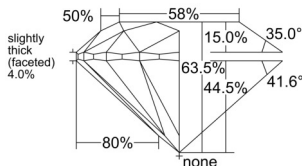

GIA®

FACSIMILE

GIA NATURAL DIAMOND DOSSIER®

March 24, 2026
GIA Report Number 6542871364
Shape and Cutting Style ..... Round Brilliant
Measurements ..... 5.30 - 5.35 x 3.38 mm

GRADING RESULTS

Carat Weight ..... 0.60 carat
Color Grade ..... H
Clarity Grade VS1
Cut Grade ..... Excellent

ADDITIONAL GRADING INFORMATION

Polish ..... Excellent
Symmetry ..... Excellent
Fluorescence ..... None
Clarity Characteristics..... Crystal, Cloud, Pinpoint
Inscription(s): GIA 6542871364

GIA REPORT 6542871364

Verify this report at GIA.edu

PROPORTIONS

Profile to actual proportions

GRADING SCALES

GIA COLOR SCALE	GIA CLARITY SCALE	GIA CUT SCALE	
D	FLAWLESS	EXCELLENT	
E	INTERNALLY FLAWLESS		
F		VVS₁	VERY GOOD
G	VVS₂		
H	VS₁	GOOD	
I	VS₂		
J	SI₁	FAIR	
K	SI₂		
L	I₁	POOR	
M			
N			
O	I₂		
P			
Q	I₃		
R			
S			
T			
U			
V			
W			
X			
Y			
Z