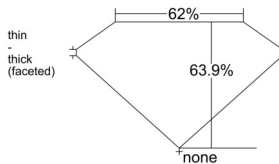

GIA®

FACSIMILE

GIA REPORT 6542871439

Verify this report at GIA.edu

GIA NATURAL DIAMOND DOSSIER®

March 31, 2026
GIA Report Number 6542871439
Shape and Cutting Style ..... Cushion Modified Brilliant
Measurements ..... 4.70 x 3.56 x 2.27 mm

GRADING RESULTS

Carat Weight ..... 0.32 carat
Color Grade I
Clarity Grade VS1

ADDITIONAL GRADING INFORMATION

Polish ..... Very Good
Symmetry ..... Very Good
Fluorescence ..... Medium Blue
Clarity Characteristics..... Crystal, Pinpoint
Inscription(s): GIA 6542871439

PROPORTIONS

Profile not to actual proportions

GRADING SCALES

GIA COLOR SCALE		GIA CLARITY SCALE			
COLORLESS	D	VERY VERY SLIGHTLY INCLUDED	FLAWLESS		
	E		INTERNALLY FLAWLESS		
	F	VERY SLIGHTLY INCLUDED	VVS₁		
	G		VVS₂		
	H		VS₁		
	NEAR COLORLESS	I	SLIGHTLY INCLUDED	VS₂	
		J		SI₁	
		FAINT	K	INCLUDED	SI₂
			L		I₁
			M		I₂
VERT LIGHT	N	LIGHT	I₃		
	O				
	P				
	Q				
	R