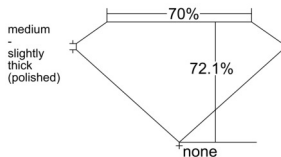

GIA®

FACSIMILE

GIA REPORT 6542880661

Verify this report at GIA.edu

GIA NATURAL DIAMOND DOSSIER®

March 24, 2026
GIA Report Number 6542880661
Shape and Cutting Style ..... Square Modified Brilliant
Measurements ..... 4.32 x 4.22 x 3.05 mm

GRADING RESULTS

Carat Weight ..... 0.45 carat
Color Grade ..... E
Clarity Grade VVS1

ADDITIONAL GRADING INFORMATION

Polish ..... Excellent
Symmetry ..... Very Good
Fluorescence ..... Medium Blue
Clarity Characteristics ..... Internal Graining
Inscription(s): GIA 6542880661

PROPORTIONS

Profile not to actual proportions

GRADING SCALES

GIA COLOR SCALE		GIA CLARITY SCALE			
COLORLESS	D	VERY VERY SLIGHTLY INCLUDED	FLAWLESS		
	E		INTERNALLY FLAWLESS		
	F		VVS₁		
	G		VVS₂		
	NEAR COLORLESS	H	VERY SLIGHTLY INCLUDED	VS₁	
		I		VS₂	
		FAINT	J	SLIGHTLY INCLUDED	SI₁
			K		SI₂
	L		I₁		
	VERT LIGHT		M	INCLUDED	I₂
N			I₃		
O			LIGHT		
P					
Q					
R					
S					
T					
LIGHT	U				
	V				
	W				
	X				
Y					
Z