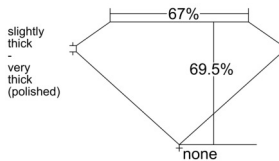

GIA®

FACSIMILE

GIA REPORT 6542881161

Verify this report at GIA.edu

GIA NATURAL DIAMOND DOSSIER®

March 24, 2026
GIA Report Number 6542881161
Shape and Cutting Style ..... Square Emerald Cut
Measurements ..... 4.87 x 4.67 x 3.25 mm

GRADING RESULTS

Carat Weight ..... 0.70 carat
Color Grade ..... H
Clarity Grade SI1

ADDITIONAL GRADING INFORMATION

Polish ..... Excellent
Symmetry ..... Very Good
Fluorescence ..... None
Clarity Characteristics ..... Cloud, Crystal
Inscription(s): GIA 6542881161

PROPORTIONS

Profile not to actual proportions

GRADING SCALES

GIA COLOR SCALE		GIA CLARITY SCALE	
COLORLESS	D	VERY VERY SLIGHTLY INCLUDED	FLAWLESS
	E		INTERNALLY FLAWLESS
	F		VVS₁
	G		VVS₂
	H		VS₁
	I		VS₂
	J		SI₁
	K		SI₂
	L		I₁
	M		I₂
NEAR COLORLESS	N	SLIGHTLY INCLUDED	I₃
	O		
	P		
	Q		
FAINT	R		
	S		
	T		
	U		
VERY LIGHT	V		
	W		
	X		
	Y		
LIGHT	Z