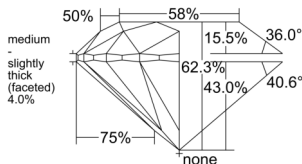

GIA®

FACSIMILE

GIA REPORT 6542882944

Verify this report at GIA.edu

GIA NATURAL DIAMOND DOSSIER®

March 24, 2026
GIA Report Number 6542882944
Shape and Cutting Style ..... Round Brilliant
Measurements ..... 5.08 - 5.12 x 3.18 mm

GRADING RESULTS

Carat Weight ..... 0.52 carat
Color Grade ..... J
Clarity Grade VS1
Cut Grade ..... Excellent

ADDITIONAL GRADING INFORMATION

Polish ..... Excellent
Symmetry ..... Excellent
Fluorescence ..... None
Clarity Characteristics ..... Crystal, Cloud
Inscription(s): GIA 6542882944

PROPORTIONS

Profile to actual proportions