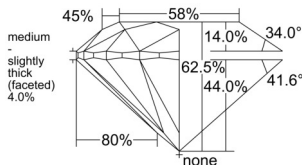

GIA®

FACSIMILE

GIA REPORT 6542890244

Verify this report at GIA.edu

GIA NATURAL DIAMOND DOSSIER®

March 25, 2026
GIA Report Number 6542890244
Shape and Cutting Style ..... Round Brilliant
Measurements ..... 3.61 - 3.63 x 2.26 mm

GRADING RESULTS

Carat Weight ..... 0.18 carat
Color Grade ..... H
Clarity Grade VS1
Cut Grade ..... Excellent

ADDITIONAL GRADING INFORMATION

Polish ..... Excellent
Symmetry ..... Excellent
Fluorescence ..... None
Clarity Characteristics ..... Cloud
Inscription(s): GIA 6542890244

PROPORTIONS

Profile to actual proportions

GRADING SCALES

GIA COLOR SCALE

COLORESS	D
	E
	F
	G
	H
	I
	J
NEAR COLORESS	K
	L
FAIN	M
	N
	O
	P
VERY LIGHT	Q
	R
	S
	T
	U
	V
	W
	X
	Y
LIGHT	Z

GIA CLARITY SCALE

FLAWLESS	INTERNAL FLAWLESS	
		FLAWLESS
VERY VERY SLIGHTLY INCLUDED	VVS₁	
	VVS₂	
VERY SLIGHTLY INCLUDED	VS₁	
	VS₂	
SLIGHTLY INCLUDED	SI₁	
	SI₂	
INCLUDED	I₁	
	I₂	
	I₃	

GIA CUT SCALE

EXCELLENT
VERY GOOD
GOOD
FAIR
POOR