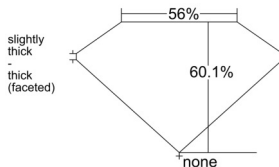

GIA®

FACSIMILE

GIA REPORT 6542891789

Verify this report at GIA.edu

GIA NATURAL DIAMOND DOSSIER®

March 27, 2026
GIA Report Number **6542891789**
Shape and Cutting Style ..... **Heart Brilliant**
Measurements ..... **5.42 x 6.47 x 3.89 mm**

GRADING RESULTS

Carat Weight ..... **0.80 carat**
Color Grade ..... **D**
Clarity Grade **VVS1**

ADDITIONAL GRADING INFORMATION

Polish ..... **Excellent**
Symmetry ..... **Excellent**
Fluorescence ..... **Medium Blue**
Clarity Characteristics ..... **Pinpoint**
Inscription(s): GIA 6542891789

PROPORTIONS

Profile not to actual proportions

GRADING SCALES

GIA COLOR SCALE		GIA CLARITY SCALE	
COLORLESS	D	VERY VERY SLIGHTLY INCLUDED	FLAWLESS
	E		INTERNALLY FLAWLESS
	F		VVS₁
	G		VVS₂
	H		VS₁
	I		VS₂
	J		SI₁
	K		SI₂
	L		I₁
	M		I₂
NEAR COLORLESS	N	SLIGHTLY INCLUDED	I₃
	O		
	P		
	Q		
FAINT	R		
	S		
	T		
	U		
VERY LIGHT	V		
	W		
	X		
	Y		
LIGHT	Z