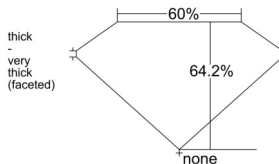

GIA®

FACSIMILE

GIA REPORT 6542892896

Verify this report at GIA.edu

GIA NATURAL DIAMOND DOSSIER®

March 27, 2026
GIA Report Number **6542892896**
Shape and Cutting Style ..... **Heart Brilliant**
Measurements ..... **5.15 x 5.92 x 3.80 mm**

GRADING RESULTS

Carat Weight ..... **0.70 carat**
Color Grade ..... **D**
Clarity Grade **VS1**

ADDITIONAL GRADING INFORMATION

Polish ..... **Excellent**
Symmetry ..... **Excellent**
Fluorescence ..... **Faint**
Clarity Characteristics..... **Feather**
Inscription(s): GIA 6542892896

PROPORTIONS

Profile not to actual proportions

GRADING SCALES

GIA COLOR SCALE		GIA CLARITY SCALE			
COLORLESS	D	VERY VERY SLIGHTLY INCLUDED	FLAWLESS		
	E		INTERNALLY FLAWLESS		
	F		VS₁		
	NEAR COLORLESS	G	VERY SLIGHTLY INCLUDED	VS₂	
		H		VS₁	
		FAINT	I	SLIGHTLY INCLUDED	VS₂
			J		SI₁
			K		SI₂
	LIGHT	L	INCLUDED	I₁	
		M		I₂	
N		I₃			
O					
P					
Q					
R					
S					
T					
U					
V					
W					
X					
Y					
Z