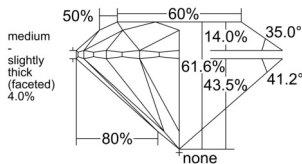

GIA®

FACSIMILE

GIA REPORT 6542898041

Verify this report at GIA.edu

GIA NATURAL DIAMOND DOSSIER®

March 26, 2026
GIA Report Number 6542898041
Shape and Cutting Style ..... Round Brilliant
Measurements ..... 4.62 - 4.66 x 2.86 mm

GRADING RESULTS

Carat Weight ..... 0.38 carat
Color Grade ..... G
Clarity Grade VS2
Cut Grade ..... Excellent

ADDITIONAL GRADING INFORMATION

Polish ..... Excellent
Symmetry ..... Excellent
Fluorescence ..... None
Clarity Characteristics ..... Feather, Crystal
Inscription(s): GIA 6542898041

PROPORTIONS

Profile to actual proportions