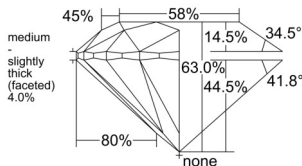

GIA®

FACSIMILE

GIA REPORT 6542917933

Verify this report at GIA.edu

GIA NATURAL DIAMOND DOSSIER®

March 31, 2026
GIA Report Number 6542917933
Shape and Cutting Style ..... Round Brilliant
Measurements ..... 5.05 - 5.07 x 3.19 mm

GRADING RESULTS

Carat Weight ..... 0.50 carat
Color Grade L
Clarity Grade VVS1
Cut Grade ..... Excellent

ADDITIONAL GRADING INFORMATION

Polish ..... Excellent
Symmetry ..... Excellent
Fluorescence ..... None
Clarity Characteristics ..... Cloud, Feather, Cavity
Inspection(s): GIA 6542917933

PROPORTIONS

Profile to actual proportions

GRADING SCALES

GIA COLOR SCALE

COLORESS	D
	E
	F
	G
	H
	I
	J
NEAR COLORESS	K
	L
FANIT	M
	N
	O
	P
VERY LIGHT	Q
	R
	S
	T
	U
	V
	W
	X
	Y
LIGHT	Z

GIA CLARITY SCALE

VERY VERY SLIGHTLY INCLUDED	FLAWLESS
	INTERNALLY FLAWLESS
VERY SLIGHTLY INCLUDED	VVS₁
	VVS₂
SLIGHTLY INCLUDED	VS₁
	VS₂
INCLUDED	SI₁
	SI₂
	I₁
	I₂
	I₃

GIA CUT SCALE

EXCELLENT
VERY GOOD
GOOD
FAIR
POOR