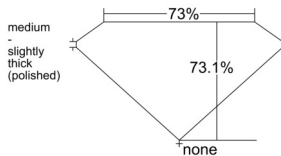

GIA®

FACSIMILE

GIA REPORT 6542922366

Verify this report at GIA.edu

GIA NATURAL DIAMOND DOSSIER®

March 30, 2026
GIA Report Number **6542922366**
Shape and Cutting Style ..... **Square Modified Brilliant**
Measurements ..... **3.77 x 3.69 x 2.70 mm**

GRADING RESULTS

Carat Weight ..... **0.30 carat**
Color Grade ..... **E**
Clarity Grade **VS2**

ADDITIONAL GRADING INFORMATION

Polish ..... **Excellent**
Symmetry ..... **Very Good**
Fluorescence ..... **None**
Clarity Characteristics ..... **Feather**
Inscription(s): GIA 6542922366

PROPORTIONS

Profile not to actual proportions

GRADING SCALES

GIA COLOR SCALE		GIA CLARITY SCALE			
COLORLESS	D	VERY VERY SLIGHTLY INCLUDED	FLAWLESS		
	E		INTERNALLY FLAWLESS		
	F	VERY SLIGHTLY INCLUDED	VVS₁		
	G		VVS₂		
	H		VS₁		
	NEAR COLORLESS	I	SLIGHTLY INCLUDED	VS₂	
		J		SI₁	
		FAINT	K	INCLUDED	SI₂
			L		I₁
			M		I₂
VERT LIGHT	N	LIGHT	I₃		
	O				
	P				
	Q				
	R				
	S