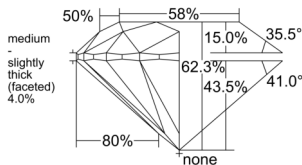

GIA®

FACSIMILE

GIA REPORT 6542922754

Verify this report at GIA.edu

GIA NATURAL DIAMOND DOSSIER®

April 01, 2026
GIA Report Number 6542922754
Shape and Cutting Style ..... Round Brilliant
Measurements ..... 5.78 - 5.81 x 3.61 mm

GRADING RESULTS

Carat Weight ..... 0.75 carat
Color Grade L
Clarity Grade VS1
Cut Grade ..... Excellent

ADDITIONAL GRADING INFORMATION

Polish ..... Excellent
Symmetry ..... Excellent
Fluorescence ..... Medium Blue
Clarity Characteristics..... Crystal, Feather, Pinpoint
Inspection(s): GIA 6542922754

PROPORTIONS

GRADING SCALES

GIA COLOR SCALE

COLORESS	D
	E
	F
	G
	H
	I
	J
NEAR COLORESS	K
	L
FAIN	M
	N
	O
	P
	Q
VERY LIGHT	R
	S
	T
	U
	V
	W
	X
	Y
LIGHT	Z

GIA CLARITY SCALE

FLAWLESS	INTERNAL FLAWLESS	
		FLAWLESS
VERY VERY SLIGHTLY INCLUDED	VVS₁	
	VVS₂	
VERY SLIGHTLY INCLUDED	VS₁	
	VS₂	
SLIGHTLY INCLUDED	SI₁	
	SI₂	
INCLUDED	I₁	
	I₂	
	I₃	

GIA CUT SCALE

EXCELLENT
VERY GOOD
GOOD
FAIR
POOR