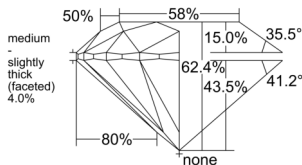

GIA®

FACSIMILE

GIA REPORT 6542926914

Verify this report at GIA.edu

GIA NATURAL DIAMOND DOSSIER®

April 02, 2026
GIA Report Number 6542926914
Shape and Cutting Style ..... Round Brilliant
Measurements ..... 4.43 - 4.46 x 2.77 mm

GRADING RESULTS

Carat Weight ..... 0.34 carat
Color Grade ..... G
Clarity Grade VS1
Cut Grade ..... Excellent

ADDITIONAL GRADING INFORMATION

Polish ..... Excellent
Symmetry ..... Excellent
Fluorescence ..... Faint
Clarity Characteristics..... Crystal, Cloud, Pinpoint
Inscription(s): GIA 6542926914

PROPORTIONS

GRADING SCALES

GIA COLOR SCALE	GIA CLARITY SCALE	GIA CUT SCALE	
COLOURLESS D	FLAWLESS	EXCELLENT	
E	INTERNALLY FLAWLESS		
F		VVS₁	VERY GOOD
G	VVS₂		
H	VS₁	GOOD	
I	VS₂		
J	SI₁	FAIR	
K	SI₂		
L	I₁	POOR	
M	I₂		
N	I₃		
O			
P			
Q			
R			
S			
T			
U			
V			
W			
X			
Y			
Z