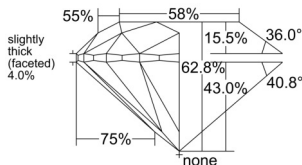

GIA®

FACSIMILE

GIA REPORT 6542931436

Verify this report at GIA.edu

GIA NATURAL DIAMOND DOSSIER®

April 01, 2026
GIA Report Number **6542931436**
Shape and Cutting Style ..... **Round Brilliant**
Measurements ..... **5.70 - 5.74 x 3.59 mm**

GRADING RESULTS

Carat Weight ..... **0.73 carat**
Color Grade ..... **H**
Clarity Grade **VVS1**
Cut Grade ..... **Excellent**

ADDITIONAL GRADING INFORMATION

Polish ..... **Excellent**
Symmetry ..... **Excellent**
Fluorescence ..... **None**
Clarity Characteristics ..... **Feather**
Inscription(s): **GIA 6542931436**

PROPORTIONS

Profile to actual proportions