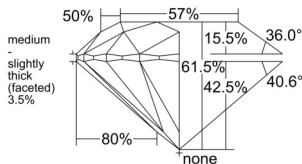

GIA®

FACSIMILE

GIA REPORT 6542932416

Verify this report at GIA.edu

GIA NATURAL DIAMOND DOSSIER®

April 01, 2026
GIA Report Number 6542932416
Shape and Cutting Style ..... Round Brilliant
Measurements ..... 4.54 - 4.56 x 2.80 mm

GRADING RESULTS

Carat Weight ..... 0.36 carat
Color Grade ..... F
Clarity Grade VS2
Cut Grade ..... Excellent

ADDITIONAL GRADING INFORMATION

Polish ..... Excellent
Symmetry ..... Excellent
Fluorescence ..... None
Clarity Characteristics ..... Cloud
Inscription(s): GIA 6542932416

PROPORTIONS

GRADING SCALES

GIA COLOR SCALE	GIA CLARITY SCALE	GIA CUT SCALE	
D	FLAWLESS	EXCELLENT	
E	INTERNALLY FLAWLESS		
F		VVS₁	VERY GOOD
G	VVS₂		
H	VS₁	GOOD	
I	VS₂		
J	SI₁	FAIR	
K	SI₂		
L	I₁	POOR	
M			
N			
O	I₂		
P			
Q	I₃		
R			
S			
T			
U			
V			
W			
X			
Y			
Z