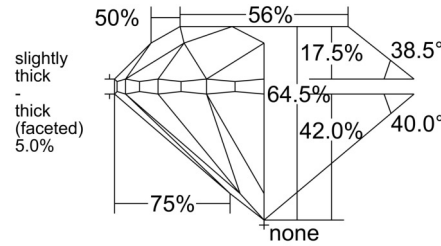

GIA NATURAL DIAMOND GRADING REPORT

April 02, 2026  
 GIA Report Number ..... 6542936499  
 Shape and Cutting Style ..... Round Brilliant  
 Measurements ..... 7.81 - 7.86 x 5.06 mm

GRADING RESULTS

Carat Weight ..... 2.00 carat  
 Color Grade ..... G  
 Clarity Grade ..... VS2  
 Cut Grade ..... Very Good

PROPORTIONS

Profile to actual proportions

CLARITY CHARACTERISTICS

KEY TO SYMBOLS\*

- Crystal
- ◌ Cloud
- ~ Feather
- \\ Needle
- ◡ Indented Natural
- △ Natural

\* Red symbols denote internal characteristics (inclusions). Green or black symbols denote external characteristics (blemishes). Diagram is an approximate representation of the diamond, and symbols shown indicate type, position, and approximate size of clarity characteristics. All clarity characteristics may not be shown. Details of finish are not shown.