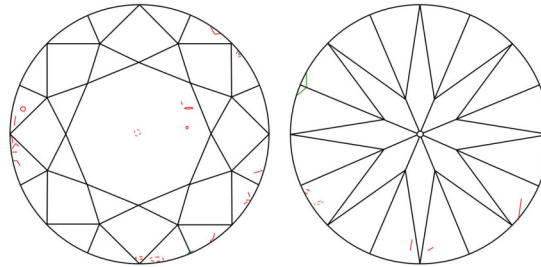

GIA NATURAL DIAMOND GRADING REPORT

April 02, 2026  
 GIA Report Number ..... 6542936499  
 Shape and Cutting Style ..... Round Brilliant  
 Measurements ..... 7.81 - 7.86 x 5.06 mm

GRADING RESULTS

Carat Weight ..... 2.00 carat  
 Color Grade ..... G  
 Clarity Grade ..... VS2  
 Cut Grade ..... Very Good

PROPORTIONS

Profile to actual proportions

CLARITY CHARACTERISTICS

KEY TO SYMBOLS\*

- Crystal
- ◌ Cloud
- ~ Feather
- \\ Needle
- ◡ Indented Natural
- △ Natural

\* Red symbols denote internal characteristics (inclusions). Green or black symbols denote external characteristics (blemishes). Diagram is an approximate representation of the diamond, and symbols shown indicate type, position, and approximate size of clarity characteristics. All clarity characteristics may not be shown. Details of finish are not shown.