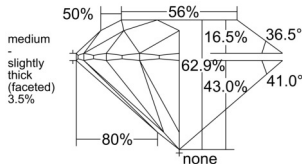

GIA®

FACSIMILE

GIA REPORT 6542958727

Verify this report at GIA.edu

GIA NATURAL DIAMOND DOSSIER®

April 03, 2026
GIA Report Number **6542958727**
Shape and Cutting Style ..... **Round Brilliant**
Measurements ..... **5.36 - 5.40 x 3.39 mm**

GRADING RESULTS

Carat Weight ..... **0.60 carat**
Color Grade ..... **K**
Clarity Grade **VVS1**
Cut Grade ..... **Excellent**

ADDITIONAL GRADING INFORMATION

Polish ..... **Excellent**
Symmetry ..... **Excellent**
Fluorescence ..... **None**
Clarity Characteristics ..... **Feather**
Inscription(s): **GIA 6542958727**

PROPORTIONS

GRADING SCALES

GIA COLOR SCALE

COLOURLESS	D
	E
	F
	G
	H
	I
	J
NEAR COLOURLESS	K
	L
Faint	M
	N
	O
	P
Very Light	Q
	R
	S
	T
	U
	V
Light	W
	X
	Y
	Z

GIA CLARITY SCALE

FLAWLESS	INTERNAL FLAWLESS	EXCELLENT	
VERY VERY SLIGHTLY INCLUDED	VVS₁	VERY GOOD	
	VVS₂		
VERY SLIGHTLY INCLUDED	VS₁	GOOD	
	VS₂		
SLIGHTLY INCLUDED	SI₁	FAIR	
	SI₂		
INCLUDED	I₁	POOR	
	I₂		
	I₃