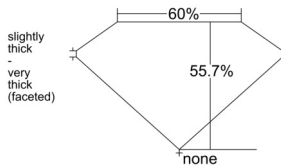

GIA®

FACSIMILE

GIA REPORT 6542958834

Verify this report at GIA.edu

GIA NATURAL DIAMOND DOSSIER®

April 02, 2026
GIA Report Number 6542958834
Shape and Cutting Style ..... Heart Brilliant
Measurements ..... 5.24 x 5.95 x 3.31 mm

GRADING RESULTS

Carat Weight ..... 0.60 carat
Color Grade ..... G
Clarity Grade VVS2

ADDITIONAL GRADING INFORMATION

Polish ..... Excellent
Symmetry ..... Very Good
Fluorescence ..... None
Clarity Characteristics ..... Pinpoint, Needle
Inspection(s): GIA 6542958834

PROPORTIONS

Profile not to actual proportions

GRADING SCALES

GIA COLOR SCALE		GIA CLARITY SCALE			
COLORLESS	D	VERY VERY SLIGHTLY INCLUDED	FLAWLESS		
	E		INTERNALLY FLAWLESS		
	F	VERY SLIGHTLY INCLUDED	VVS₁		
	G		VVS₂		
	H		VS₁		
	NEAR COLORLESS	I	SLIGHTLY INCLUDED	VS₂	
		J		SI₁	
		FAINT	K	INCLUDED	SI₂
			L		I₁
			M		I₂
VERT LIGHT	N	INCLUDED	I₃		
	O				
	P				
	Q				
	R				
LIGHT	S				
	T				
	U				
	V				
	W				
X					
Y					
Z