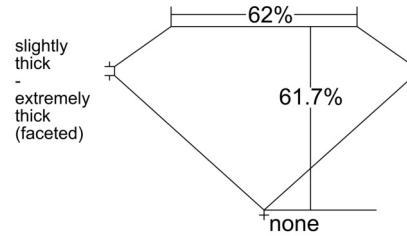

GIA NATURAL DIAMOND GRADING REPORT

April 06, 2026
 GIA Report Number 6542964191
 Shape and Cutting Style Marquise Brilliant
 Measurements 12.34 x 6.65 x 4.10 mm

GRADING RESULTS

Carat Weight 2.00 carat
 Color Grade D
 Clarity Grade SI1

ADDITIONAL GRADING INFORMATION

Polish Excellent
 Symmetry Very Good
 Fluorescence None
 Inscription(s): GIA 6542964191
 Comments: Additional pinpoints are not shown.

PROPORTIONS

Profile not to actual proportions

CLARITY CHARACTERISTICS

KEY TO SYMBOLS*

-  Feather
-  Needle
-  Knot
-  Pinpoint
-  Crystal
-  Natural
-  Indented Natural

* Red symbols denote internal characteristics (inclusions). Green or black symbols denote external characteristics (blemishes). Diagram is an approximate representation of the diamond, and symbols shown indicate type, position, and approximate size of clarity characteristics. All clarity characteristics may not be shown. Details of finish are not shown.