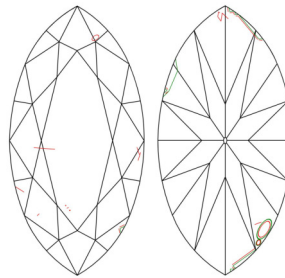

GIA NATURAL DIAMOND GRADING REPORT

April 06, 2026
 GIA Report Number 6542964191
 Shape and Cutting Style Marquise Brilliant
 Measurements 12.34 x 6.65 x 4.10 mm

GRADING RESULTS

Carat Weight 2.00 carat
 Color Grade D
 Clarity Grade SI1

ADDITIONAL GRADING INFORMATION

Polish Excellent
 Symmetry Very Good
 Fluorescence None
 Inscription(s): GIA 6542964191
 Comments: Additional pinpoints are not shown.

PROPORTIONS

Profile not to actual proportions

CLARITY CHARACTERISTICS

KEY TO SYMBOLS*

-  Feather
-  Needle
-  Knot
-  Pinpoint
-  Crystal
-  Natural
-  Indented Natural

* Red symbols denote internal characteristics (inclusions). Green or black symbols denote external characteristics (blemishes). Diagram is an approximate representation of the diamond, and symbols shown indicate type, position, and approximate size of clarity characteristics. All clarity characteristics may not be shown. Details of finish are not shown.