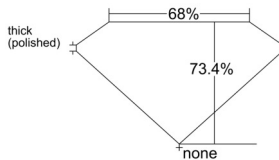

GIA®

FACSIMILE

GIA REPORT 6542974441

Verify this report at GIA.edu

GIA NATURAL DIAMOND DOSSIER®

April 08, 2026
GIA Report Number 6542974441
Shape and Cutting Style ..... Square Modified Brilliant
Measurements ..... 4.93 x 4.74 x 3.48 mm

GRADING RESULTS

Carat Weight ..... 0.70 carat
Color Grade I
Clarity Grade VS1

ADDITIONAL GRADING INFORMATION

Polish ..... Excellent
Symmetry ..... Excellent
Fluorescence ..... Faint
Clarity Characteristics ..... Crystal, Feather, Pinpoint
Inscription(s): GIA 6542974441

PROPORTIONS

Profile not to actual proportions

GRADING SCALES

GIA COLOR SCALE		GIA CLARITY SCALE			
COLORLESS	D	VERY VERY SLIGHTLY INCLUDED	FLAWLESS		
	E		INTERNALLY FLAWLESS		
	F	VERY SLIGHTLY INCLUDED	VVS₁		
	G		VVS₂		
	H		VS₁		
	NEAR COLORLESS	I	SLIGHTLY INCLUDED	VS₂	
		J		SI₁	
		FAINT	K	INCLUDED	SI₂
			L		I₁
			M		I₂
VERT LIGHT	N	LIGHT	I₃		
	O				
	P				
	Q				
	R