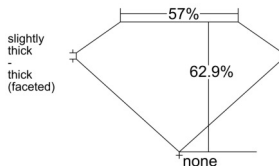

GIA®

FACSIMILE

GIA REPORT 6542975612

Verify this report at GIA.edu

GIA NATURAL DIAMOND DOSSIER®

April 07, 2026
GIA Report Number 6542975612
Shape and Cutting Style ..... Pear Brilliant
Measurements ..... 7.94 x 5.20 x 3.27 mm

GRADING RESULTS

Carat Weight ..... 0.80 carat
Color Grade ..... E
Clarity Grade VS2

ADDITIONAL GRADING INFORMATION

Polish ..... Excellent
Symmetry ..... Excellent
Fluorescence ..... None
Clarity Characteristics ..... Cloud, Crystal
Inscription(s): GIA 6542975612

PROPORTIONS

Profile not to actual proportions

GRADING SCALES

GIA COLOR SCALE		GIA CLARITY SCALE	
COLORLESS	D	VERY VERY SLIGHTLY INCLUDED	FLAWLESS
	E		INTERNALLY FLAWLESS
	F		VVS₁
	G		VVS₂
	H		VS₁
	I		VS₂
	J		SI₁
	K		SI₂
	L		I₁
	M		I₂
NEAR COLORLESS	N	SLIGHTLY INCLUDED	I₃
	O		
	P		
	Q		
FAINT	R		
	S		
	T		
	U		
VERY LIGHT	V		
	W		
	X		
	Y		
LIGHT	Z