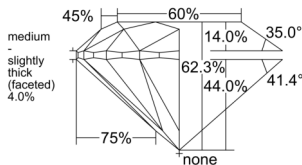

GIA®

FACSIMILE

GIA NATURAL DIAMOND DOSSIER®

April 06, 2026
GIA Report Number 6542977784
Shape and Cutting Style ..... Round Brilliant
Measurements ..... 5.37 - 5.42 x 3.36 mm

GRADING RESULTS

Carat Weight ..... 0.61 carat
Color Grade ..... G
Clarity Grade S11
Cut Grade ..... Excellent

ADDITIONAL GRADING INFORMATION

Polish ..... Excellent
Symmetry ..... Excellent
Fluorescence ..... None
Clarity Characteristics ..... Crystal
Inscription(s): GIA 6542977784

GIA REPORT 6542977784

Verify this report at GIA.edu

PROPORTIONS

Profile to actual proportions