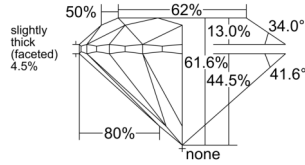

GIA®

FACSIMILE

GIA NATURAL DIAMOND DOSSIER®

April 07, 2026
GIA Report Number 6542979748
Shape and Cutting Style ..... Round Brilliant
Measurements ..... 5.15 - 5.20 x 3.19 mm

GRADING RESULTS

Carat Weight ..... 0.53 carat
Color Grade ..... H
Clarity Grade VS1
Cut Grade ..... Excellent

ADDITIONAL GRADING INFORMATION

Polish ..... Excellent
Symmetry ..... Excellent
Fluorescence ..... Faint
Clarity Characteristics..... Crystal, Cloud, Pinpoint, Needle
Inscription(s): GIA 6542979748

GIA REPORT 6542979748

Verify this report at GIA.edu

PROPORTIONS

Profile to actual proportions