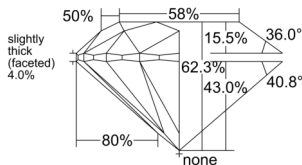

GIA®

FACSIMILE

GIA REPORT 6542983203

Verify this report at GIA.edu

GIA NATURAL DIAMOND DOSSIER®

April 08, 2026
GIA Report Number 6542983203
Shape and Cutting Style ..... Round Brilliant
Measurements ..... 4.89 - 4.92 x 3.06 mm

GRADING RESULTS

Carat Weight ..... 0.46 carat
Color Grade ..... H
Clarity Grade S11
Cut Grade ..... Excellent

ADDITIONAL GRADING INFORMATION

Polish ..... Excellent
Symmetry ..... Excellent
Fluorescence ..... None
Clarity Characteristics..... Crystal, Cloud, Feather
Inscription(s): GIA 6542983203

PROPORTIONS

Profile to actual proportions