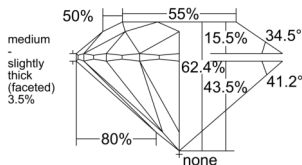

GIA®

FACSIMILE

GIA REPORT 6542984973

Verify this report at GIA.edu

GIA NATURAL DIAMOND DOSSIER®

April 09, 2026
GIA Report Number 6542984973
Shape and Cutting Style ..... Round Brilliant
Measurements ..... 4.29 - 4.31 x 2.68 mm

GRADING RESULTS

Carat Weight ..... 0.30 carat
Color Grade ..... J
Clarity Grade VS1
Cut Grade ..... Excellent

ADDITIONAL GRADING INFORMATION

Polish ..... Excellent
Symmetry ..... Excellent
Fluorescence ..... None
Clarity Characteristics ..... Crystal, Needle, Pinpoint
Inscription(s): GIA 6542984973

PROPORTIONS

GRADING SCALES

GIA COLOR SCALE

COLORLESS	D
	E
	F
	G
	H
	I
	J
NEAR COLORLESS	K
	L
FAIN	M
	N
	O
	P
VERY LIGHT	Q
	R
	S
	T
	U
	V
	W
	X
	Y
LIGHT	Z

GIA CLARITY SCALE

FLAWLESS	INTERNAL FLAWLESS	
		FLAWLESS
VERY VERY SLIGHTLY INCLUDED	VVS₁	
	VVS₂	
VERY SLIGHTLY INCLUDED	VS₁	
	VS₂	
SLIGHTLY INCLUDED	SI₁	
	SI₂	
INCLUDED	I₁	
	I₂	
	I₃	

GIA CUT SCALE

EXCELLENT
VERY GOOD
GOOD
FAIR
POOR