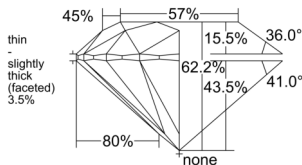

GIA®

FACSIMILE

GIA REPORT 6542984976

Verify this report at GIA.edu

GIA NATURAL DIAMOND DOSSIER®

April 09, 2026
GIA Report Number **6542984976**
Shape and Cutting Style ..... **Round Brilliant**
Measurements ..... **5.08 - 5.11 x 3.17 mm**

GRADING RESULTS

Carat Weight ..... **0.50 carat**
Color Grade ..... **L**
Clarity Grade **VS1**
Cut Grade ..... **Excellent**

ADDITIONAL GRADING INFORMATION

Polish ..... **Excellent**
Symmetry ..... **Excellent**
Fluorescence ..... **None**
Clarity Characteristics..... **Crystal, Pinpoint**
Inscription(s): **GIA 6542984976**

PROPORTIONS

GRADING SCALES

GIA COLOR SCALE

COLORLESS	D
	E
	F
	G
	H
	I
	J
NEAR COLORLESS	K
	L
FAIN	M
	N
	O
	P
VERY LIGHT	Q
	R
	S
	T
	U
	V
	W
	X
	Y
LIGHT	Z

GIA CLARITY SCALE

FLAWLESS	VERY VERY SLIGHTLY INCLUDED	VS₁	VS₂	VS₁	VS₂	SI₁	SI₂	I₁	I₂	I₃		
											FLAWLESS	INTERNALLY FLAWLESS

GIA CUT SCALE

EXCELLENT
VERY GOOD
GOOD
FAIR
POOR