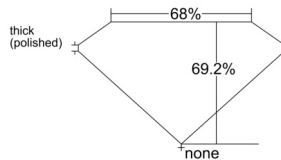

GIA®

FACSIMILE

GIA REPORT 6545001844

Verify this report at GIA.edu

GIA NATURAL DIAMOND DOSSIER®

November 13, 2025
GIA Report Number 6545001844
Shape and Cutting Style ..... Emerald Cut
Measurements ..... 6.17 x 4.74 x 3.28 mm

GRADING RESULTS

Carat Weight ..... 0.97 carat
Color Grade I
Clarity Grade VS2

ADDITIONAL GRADING INFORMATION

Polish ..... Excellent
Symmetry ..... Excellent
Fluorescence ..... None
Clarity Characteristics ..... Cloud, Crystal
Inspection(s): GIA 6545001844

PROPORTIONS

Profile not to actual proportions

GRADING SCALES

GIA COLOR SCALE		GIA CLARITY SCALE			
COLORLESS	D	VERY VERY SLIGHTLY INCLUDED	FLAWLESS		
	E		INTERNALLY FLAWLESS		
	F	VERY SLIGHTLY INCLUDED	VVS₁		
	G		VVS₂		
	H		VS₁		
	NEAR COLORLESS	I	SLIGHTLY INCLUDED	VS₂	
		J		SI₁	
		FAINT	K	INCLUDED	SI₂
			L		I₁
			M		I₂
VERT LIGHT	N	LIGHT	I₃		
	O				
	P				
	Q				
	R