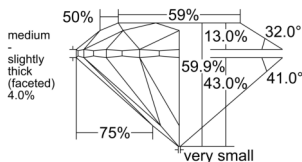

GIA®

FACSIMILE

GIA REPORT 6545003231

Verify this report at GIA.edu

GIA NATURAL DIAMOND DOSSIER®

November 14, 2025
GIA Report Number 6545003231
Shape and Cutting Style ..... Round Brilliant
Measurements ..... 5.73 - 5.75 x 3.44 mm

GRADING RESULTS

Carat Weight ..... 0.70 carat
Color Grade ..... G
Clarity Grade S11
Cut Grade ..... Excellent

ADDITIONAL GRADING INFORMATION

Polish ..... Excellent
Symmetry ..... Very Good
Fluorescence ..... None
Clarity Characteristics ..... Feather, Crystal, Cavity
Inscription(s): GIA 6545003231

PROPORTIONS

GRADING SCALES

GIA COLOR SCALE	GIA CLARITY SCALE	GIA CUT SCALE
COLOURLESS	FLAWLESS	EXCELLENT
D	INTERNALLY FLAWLESS	
E	VVS₁	VERY GOOD
F		
G	VVS₂	
H	VS₁	GOOD
I		
J	VS₂	
K	SI₁	FAIR
L		
M	SI₂	
N	I₁	POOR
O		
P	I₂	
Q	I₃	
R		
S		
T		
U		
V		
W		
X		
Y		
Z