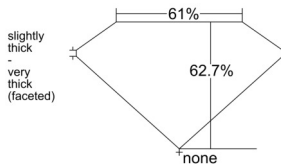

GIA®

FACSIMILE

GIA REPORT 6545048101

Verify this report at GIA.edu

GIA NATURAL DIAMOND DOSSIER®

November 19, 2025
GIA Report Number 6545048101
Shape and Cutting Style ..... Marquise Brilliant
Measurements ..... 6.67 x 3.61 x 2.26 mm

GRADING RESULTS

Carat Weight ..... 0.31 carat
Color Grade ..... E
Clarity Grade VS1

ADDITIONAL GRADING INFORMATION

Polish ..... Very Good
Symmetry ..... Very Good
Fluorescence ..... None
Clarity Characteristics ..... Crystal, Pinpoint
Inscription(s): GIA 6545048101

PROPORTIONS

Profile not to actual proportions

GRADING SCALES

GIA COLOR SCALE		GIA CLARITY SCALE		
NEAR COLORLESS	D	VERY VERY SLIGHTLY INCLUDED	FLAWLESS	
	E		INTERNALLY FLAWLESS	
	F	VERY SLIGHTLY INCLUDED	VS₁	
	G		VS₂	
	H		VS₁	
	FAINT	I	SLIGHTLY INCLUDED	SI₁
		J		SI₂
		K	INCLUDED	I₁
		L		I₂
		M		I₃
LIGHT	N			
	O			
	P			
	Q			
	R			
	S			
	T			
U				
V				
W				
X				
Y				
Z