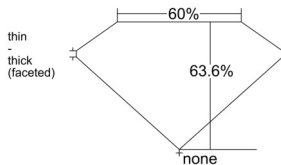

GIA®

FACSIMILE

GIA REPORT 6545052537

Verify this report at GIA.edu

GIA NATURAL DIAMOND DOSSIER®

November 19, 2025
GIA Report Number 6545052537
Shape and Cutting Style ..... Pear Brilliant
Measurements ..... 6.36 x 4.20 x 2.67 mm

GRADING RESULTS

Carat Weight ..... 0.43 carat
Color Grade I
Clarity Grade SI1

ADDITIONAL GRADING INFORMATION

Polish ..... Excellent
Symmetry ..... Good
Fluorescence ..... None
Clarity Characteristics ..... Cloud
Inscription(s): GIA 6545052537

PROPORTIONS

Profile not to actual proportions

GRADING SCALES

GIA COLOR SCALE		GIA CLARITY SCALE			
COLORLESS	D	VERY VERY SLIGHTLY INCLUDED	FLAWLESS		
	E		INTERNALLY FLAWLESS		
	F	VERY SLIGHTLY INCLUDED	VVS₁		
	G		VVS₂		
	H		VS₁		
	NEAR COLORLESS	I	SLIGHTLY INCLUDED	VS₂	
		J		SI₁	
		FAINT	K	INCLUDED	SI₂
			L		I₁
			M		I₂
VERT LIGHT	N	LIGHT	I₃		
	O				
	P				
	Q				
	R