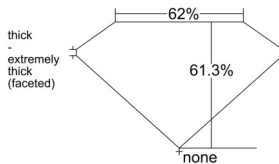

GIA®

FACSIMILE

GIA REPORT 6545053840

Verify this report at GIA.edu

GIA NATURAL DIAMOND DOSSIER®

November 19, 2025
GIA Report Number 6545053840
Shape and Cutting Style ..... Pear Brilliant
Measurements ..... 7.27 x 4.27 x 2.62 mm

GRADING RESULTS

Carat Weight ..... 0.50 carat
Color Grade ..... E
Clarity Grade VS1

ADDITIONAL GRADING INFORMATION

Polish ..... Excellent
Symmetry ..... Very Good
Fluorescence ..... Medium Blue
Clarity Characteristics ..... Crystal, Pinpoint
Inscription(s): GIA 6545053840

PROPORTIONS

Profile not to actual proportions

GRADING SCALES

GIA COLOR SCALE		GIA CLARITY SCALE	
COLORLESS	D	VERY VERY SLIGHTLY INCLUDED	FLAWLESS
	E		INTERNALLY FLAWLESS
	F		VVS₁
	G		VVS₂
	H		VS₁
	I		VS₂
	J		SI₁
	K		SI₂
	L		I₁
	M		I₂
NEAR COLORLESS	N	SLIGHTLY INCLUDED	I₃
	O		
	P		
	Q		
FAINT	R	INCLUDED	
	S		
	T		
	U		
VERT LIGHT	V	LIGHT	
	W		
	X		
	Y		
	Z