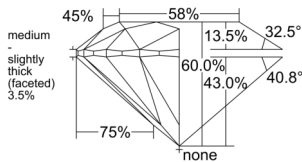

GIA®

FACSIMILE

GIA REPORT 6545066074

Verify this report at GIA.edu

GIA NATURAL DIAMOND DOSSIER®

November 20, 2025
GIA Report Number 6545066074
Shape and Cutting Style ..... Round Brilliant
Measurements ..... 5.31 - 5.34 x 3.20 mm

GRADING RESULTS

Carat Weight ..... 0.55 carat
Color Grade ..... G
Clarity Grade VS1
Cut Grade ..... Excellent

ADDITIONAL GRADING INFORMATION

Polish ..... Excellent
Symmetry ..... Excellent
Fluorescence ..... Faint
Clarity Characteristics ..... Cloud, Needle, Pinpoint
Inspection(s): GIA 6545066074

PROPORTIONS

Profile to actual proportions