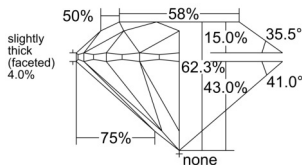

GIA®

FACSIMILE

GIA REPORT 6545072921

Verify this report at GIA.edu

GIA NATURAL DIAMOND DOSSIER®

December 01, 2025
GIA Report Number 6545072921
Shape and Cutting Style ..... Round Brilliant
Measurements ..... 4.60 - 4.62 x 2.88 mm

GRADING RESULTS

Carat Weight ..... 0.38 carat
Color Grade ..... G
Clarity Grade VS1
Cut Grade ..... Excellent

ADDITIONAL GRADING INFORMATION

Polish ..... Excellent
Symmetry ..... Excellent
Fluorescence ..... None
Clarity Characteristics ..... Cloud
Inscription(s): GIA 6545072921

PROPORTIONS

Profile to actual proportions