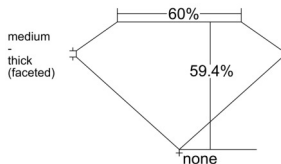

GIA®

FACSIMILE

GIA REPORT 6545073926

Verify this report at GIA.edu

GIA NATURAL DIAMOND DOSSIER®

November 24, 2025
GIA Report Number 6545073926
Shape and Cutting Style ..... Pear Brilliant
Measurements ..... 7.89 x 5.01 x 2.98 mm

GRADING RESULTS

Carat Weight ..... 0.71 carat
Color Grade ..... H
Clarity Grade VS2

ADDITIONAL GRADING INFORMATION

Polish ..... Excellent
Symmetry ..... Excellent
Fluorescence ..... Faint
Clarity Characteristics ..... Crystal, Cloud, Feather
Inscription(s): GIA 6545073926

PROPORTIONS

Profile not to actual proportions

GRADING SCALES

GIA COLOR SCALE		GIA CLARITY SCALE	
COLORLESS	D	VERY VERY SLIGHTLY INCLUDED	FLAWLESS
	E		INTERNALLY FLAWLESS
	F		VVS₁
	G		VVS₂
	H		VS₁
	I		VS₂
	J		SI₁
	K		SI₂
	L		I₁
	M		I₂
NEAR COLORLESS	N	SLIGHTLY INCLUDED	I₃
	O		
	P		
	Q		
FAINT	R	INCLUDED	
	S		
	T		
	U		
VERT LIGHT	V		
	W		
	X		
	Y		
LIGHT	Z