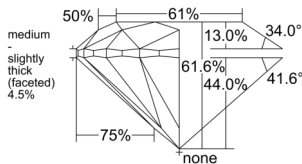

GIA®

FACSIMILE

GIA REPORT 6545104491

Verify this report at GIA.edu

GIA NATURAL DIAMOND DOSSIER®

November 27, 2025
GIA Report Number 6545104491
Shape and Cutting Style ..... Round Brilliant
Measurements ..... 5.65 - 5.70 x 3.50 mm

GRADING RESULTS

Carat Weight ..... 0.70 carat
Color Grade ..... G
Clarity Grade VS2
Cut Grade ..... Excellent

ADDITIONAL GRADING INFORMATION

Polish ..... Excellent
Symmetry ..... Excellent
Fluorescence ..... None
Clarity Characteristics ..... Cloud, Crystal
Inscription(s): GIA 6545104491

PROPORTIONS

Profile to actual proportions