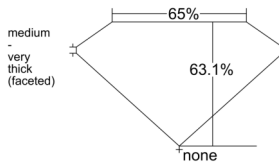

GIA®

FACSIMILE

GIA REPORT 6545104792

Verify this report at GIA.edu

GIA NATURAL DIAMOND DOSSIER®

November 28, 2025
GIA Report Number 6545104792
Shape and Cutting Style ..... Oval Brilliant
Measurements ..... 6.40 x 4.37 x 2.76 mm

GRADING RESULTS

Carat Weight ..... 0.50 carat
Color Grade I
Clarity Grade SI1

ADDITIONAL GRADING INFORMATION

Polish ..... Excellent
Symmetry ..... Good
Fluorescence ..... None
Clarity Characteristics ..... Cloud, Feather
Inscription(s): GIA 6545104792

PROPORTIONS

Profile not to actual proportions

GRADING SCALES

GIA COLOR SCALE		GIA CLARITY SCALE	
COLORLESS	D	VERY VERY SLIGHTLY SIGHTLY INCLUDED	FLAWLESS
	E		INTERNALLY FLAWLESS
	F		VVS₁
	G		VVS₂
	H		VS₁
	I		VS₂
	J		SI₁
	K		SI₂
	L		I₁
	M		I₂
NEAR COLORLESS	N	SLIGHTLY INCLUDED	I₃
	O		
	P		
	Q		
FAINT	R		
	S		
	T		
	U		
VERT LIGHT	V		
	W		
	X		
	Y		
LIGHT	Z