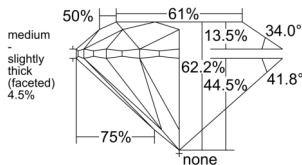

GIA®

FACSIMILE

GIA NATURAL DIAMOND DOSSIER®

November 26, 2025
GIA Report Number 6545107766
Shape and Cutting Style ..... Round Brilliant
Measurements ..... 5.63 - 5.66 x 3.51 mm

GRADING RESULTS

Carat Weight ..... 0.70 carat
Color Grade I
Clarity Grade S11
Cut Grade ..... Excellent

ADDITIONAL GRADING INFORMATION

Polish ..... Excellent
Symmetry ..... Excellent
Fluorescence ..... None
Clarity Characteristics ..... Twinning Wisp
Inscription(s): GIA 6545107766

GIA REPORT 6545107766

Verify this report at GIA.edu

PROPORTIONS

Profile to actual proportions