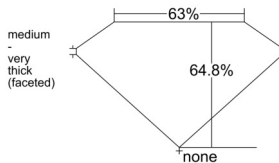

GIA®

FACSIMILE

GIA REPORT 6545108106

Verify this report at GIA.edu

GIA NATURAL DIAMOND DOSSIER®

November 27, 2025
GIA Report Number 6545108106
Shape and Cutting Style ..... Oval Brilliant
Measurements ..... 5.98 x 4.50 x 2.91 mm

GRADING RESULTS

Carat Weight ..... 0.50 carat
Color Grade ..... H
Clarity Grade VS1

ADDITIONAL GRADING INFORMATION

Polish ..... Excellent
Symmetry ..... Very Good
Fluorescence ..... None
Clarity Characteristics ..... Crystal, Needle, Pinpoint
Inscription(s): GIA 6545108106

PROPORTIONS

Profile not to actual proportions

GRADING SCALES

GIA COLOR SCALE		GIA CLARITY SCALE			
COLORLESS	D	NEAR COLORLESS	FLAWLESS		
	E		INTERNALLY FLAWLESS		
	F		VERY VERY SLIGHTLY INCLUDED	VVS₁	
	G			VVS₂	
	H			VERY SLIGHTLY INCLUDED	VS₁
	I		VS₂		
	J		SLIGHTLY INCLUDED	SI₁	
	K			SI₂	
	L			INCLUDED	I₁
	M				I₂
N	I₃				
O					
P					
Q					
R					
S					
T					
U					
V					
W					
X					
Y					
Z