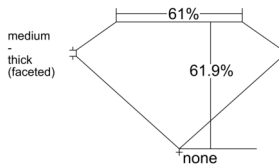

GIA®

FACSIMILE

GIA REPORT 6545120833

Verify this report at GIA.edu

GIA NATURAL DIAMOND DOSSIER®

December 01, 2025
GIA Report Number 6545120833
Shape and Cutting Style ..... Pear Brilliant
Measurements ..... 7.84 x 4.95 x 3.06 mm

GRADING RESULTS

Carat Weight ..... 0.70 carat
Color Grade ..... F
Clarity Grade VS1

ADDITIONAL GRADING INFORMATION

Polish ..... Excellent
Symmetry ..... Excellent
Fluorescence ..... Faint
Clarity Characteristics ..... Crystal, Feather, Pinpoint
Inscription(s): GIA 6545120833

PROPORTIONS

Profile not to actual proportions

GRADING SCALES

GIA COLOR SCALE		GIA CLARITY SCALE	
COLORLESS	D	VERY VERY SLIGHTLY INCLUDED	FLAWLESS
	E		INTERNALLY FLAWLESS
	F		VS₁
	G		VS₂
	H		VS₁
	I		VS₂
	J		SI₁
	K		SI₂
	L		I₁
	M		I₂
NEAR COLORLESS	N	SLIGHTLY INCLUDED	I₃
	O		
	P		
	Q		
FAINT	R		
	S		
	T		
	U		
VERY LIGHT	V		
	W		
	X		
	Y		
LIGHT	Z