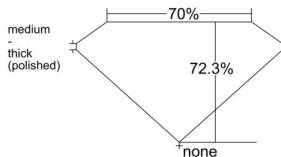

GIA®

FACSIMILE

GIA REPORT 6545123300

Verify this report at GIA.edu

GIA NATURAL DIAMOND DOSSIER®

December 01, 2025
GIA Report Number 6545123300
Shape and Cutting Style ..... Square Modified Brilliant
Measurements ..... 5.32 x 5.28 x 3.82 mm

GRADING RESULTS

Carat Weight ..... 0.90 carat
Color Grade ..... G
Clarity Grade VS1

ADDITIONAL GRADING INFORMATION

Polish ..... Excellent
Symmetry ..... Very Good
Fluorescence ..... Faint
Clarity Characteristics..... Crystal, Feather, Cloud, Pinpoint
Inscription(s): GIA 6545123300

PROPORTIONS

Profile not to actual proportions

GRADING SCALES

GIA COLOR SCALE		GIA CLARITY SCALE			
COLORLESS	D	VERY VERY SLIGHTLY INCLUDED	FLAWLESS		
	E		INTERNALLY FLAWLESS		
	F	VERY SLIGHTLY INCLUDED	VS₁		
	G		VS₂		
	H		VS₁		
	NEAR COLORLESS	I	SLIGHTLY INCLUDED	VS₂	
		J		SI₁	
		FAINT	K	INCLUDED	SI₂
			L		I₁
			M		I₂
VERT LIGHT	N	INCLUDED	I₃		
	O				
	P				
	Q				
	R				
LIGHT	S				
	T				
	U				
	V				
	W				
X					
Y					
Z