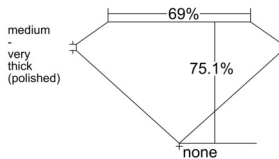

GIA®

FACSIMILE

GIA REPORT 6545128423

Verify this report at GIA.edu

GIA NATURAL DIAMOND DOSSIER®

December 01, 2025
GIA Report Number 6545128423
Shape and Cutting Style ..... Square Modified Brilliant
Measurements ..... 3.72 x 3.67 x 2.75 mm

GRADING RESULTS

Carat Weight ..... 0.31 carat
Color Grade ..... E
Clarity Grade SI2

ADDITIONAL GRADING INFORMATION

Polish ..... Excellent
Symmetry ..... Very Good
Fluorescence ..... None
Clarity Characteristics ..... Feather, Crystal, Cloud
Inscription(s): GIA 6545128423

PROPORTIONS

Profile not to actual proportions

GRADING SCALES

GIA COLOR SCALE		GIA CLARITY SCALE			
COLORLESS	D	VERY VERY SLIGHTLY INCLUDED	FLAWLESS		
	E		INTERNALLY FLAWLESS		
	F		VVS₁		
	G		VVS₂		
	NEAR COLORLESS	H	VERY SLIGHTLY INCLUDED	VS₁	
		I		VS₂	
		FAINT	J	SLIGHTLY INCLUDED	SI₁
			K		SI₂
	L		I₁		
	VERT LIGHT		M	INCLUDED	I₂
N			I₃		
O					
P					
LIGHT	Q				
	R				
	S				
	T				
	U				
	Z