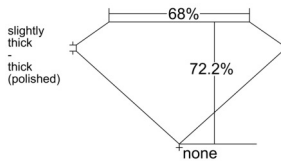

GIA®

FACSIMILE

GIA REPORT 6545129449

Verify this report at GIA.edu

GIA NATURAL DIAMOND DOSSIER®

December 02, 2025
GIA Report Number 6545129449
Shape and Cutting Style ..... **Cut-Cornered Rectangular Modified Brilliant**
Measurements ..... 6.78 x 4.70 x 3.39 mm

GRADING RESULTS

Carat Weight ..... 0.90 carat
Color Grade ..... H
Clarity Grade S11

ADDITIONAL GRADING INFORMATION

Polish ..... Excellent
Symmetry ..... Excellent
Fluorescence ..... None
Clarity Characteristics ..... Cloud, Feather
Inscription(s): GIA 6545129449

PROPORTIONS

Profile not to actual proportions

GRADING SCALES

GIA COLOR SCALE		GIA CLARITY SCALE			
COLORLESS	D	VERY VERY SLIGHTLY INCLUDED	FLAWLESS		
	E		INTERNALLY FLAWLESS		
	F	VERY SLIGHTLY INCLUDED	VVS₁		
	G		VVS₂		
	H		VS₁		
	NEAR COLORLESS	I	SLIGHTLY INCLUDED	VS₂	
		J		S1₁	
		FAINT	K	INCLUDED	S1₂
			L		I₁
			M		I₂
VERT LIGHT	N	LIGHT	I₃		
	O				
	P				
	Q				
	R