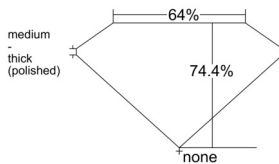

GIA®

FACSIMILE

GIA REPORT 6545131735

Verify this report at GIA.edu

GIA NATURAL DIAMOND DOSSIER®

December 04, 2025
GIA Report Number 6545131735
Shape and Cutting Style ..... Square Modified Brilliant
Measurements ..... 3.69 x 3.66 x 2.72 mm

GRADING RESULTS

Carat Weight ..... 0.30 carat
Color Grade ..... E
Clarity Grade SI2

ADDITIONAL GRADING INFORMATION

Polish ..... Excellent
Symmetry ..... Very Good
Fluorescence ..... None
Clarity Characteristics ..... Crystal
Inscription(s): GIA 6545131735

PROPORTIONS

Profile not to actual proportions

GRADING SCALES

GIA COLOR SCALE		GIA CLARITY SCALE			
COLORLESS	D	VERY VERY SLIGHTLY INCLUDED	FLAWLESS		
	E		INTERNALLY FLAWLESS		
	F	VERY SLIGHTLY INCLUDED	VVS₁		
	G		VVS₂		
	H		VS₁		
	NEAR COLORLESS	I	SLIGHTLY INCLUDED	VS₂	
		J		SI₁	
		FAINT	K	INCLUDED	SI₂
			L		I₁
			M		I₂
VERT LIGHT	N	LIGHT	I₃		
	O				
	P				
	Q				
	R