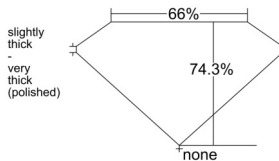

GIA®

FACSIMILE

GIA REPORT 6545131826

Verify this report at GIA.edu

GIA NATURAL DIAMOND DOSSIER®

December 03, 2025
GIA Report Number 6545131826
Shape and Cutting Style ..... Square Modified Brilliant
Measurements ..... 4.18 x 4.08 x 3.03 mm

GRADING RESULTS

Carat Weight ..... 0.43 carat
Color Grade ..... G
Clarity Grade SI2

ADDITIONAL GRADING INFORMATION

Polish ..... Excellent
Symmetry ..... Good
Fluorescence ..... None
Clarity Characteristics ..... Cloud, Crystal
Inscription(s): GIA 6545131826

PROPORTIONS

Profile not to actual proportions

GRADING SCALES

GIA COLOR SCALE		GIA CLARITY SCALE			
COLORLESS	D	VERY VERY SLIGHTLY INCLUDED	FLAWLESS		
	E		INTERNALLY FLAWLESS		
	F	VERY SLIGHTLY INCLUDED	VVS₁		
	G		VVS₂		
	H		VS₁		
	NEAR COLORLESS	I	SLIGHTLY INCLUDED	VS₂	
		J		SI₁	
		FAINT	K	INCLUDED	SI₂
			L		I₁
			M		I₂
VERT LIGHT	N	LIGHT	I₃		
	O				
	P				
	Q				
	R