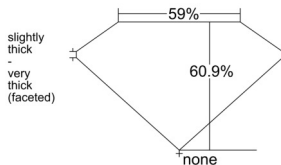

GIA®

FACSIMILE

GIA REPORT 6545134145

Verify this report at GIA.edu

GIA NATURAL DIAMOND DOSSIER®

December 01, 2025
GIA Report Number 6545134145
Shape and Cutting Style ..... Pear Brilliant
Measurements ..... 8.72 x 5.43 x 3.30 mm

GRADING RESULTS

Carat Weight ..... 0.94 carat
Color Grade ..... J
Clarity Grade VVS2

ADDITIONAL GRADING INFORMATION

Polish ..... Excellent
Symmetry ..... Excellent
Fluorescence ..... None
Clarity Characteristics ..... Needle, Cloud, Pinpoint
Inscription(s): GIA 6545134145

PROPORTIONS

Profile not to actual proportions

GRADING SCALES

GIA COLOR SCALE		GIA CLARITY SCALE			
COLORLESS	D	VERY VERY SLIGHTLY INCLUDED	FLAWLESS		
	E		INTERNALLY FLAWLESS		
	F	VERY SLIGHTLY INCLUDED	VVS₁		
	G		VVS₂		
	H		VS₁		
	NEAR COLORLESS	I	SLIGHTLY INCLUDED	VS₂	
		J		SI₁	
		FAINT	K	INCLUDED	SI₂
			L		I₁
			M		I₂
VERT LIGHT			N	INCLUDED	I₃
			O		
			P		
	Q				
LIGHT	R				
	S				
	T				
	U				
	V				
	Z